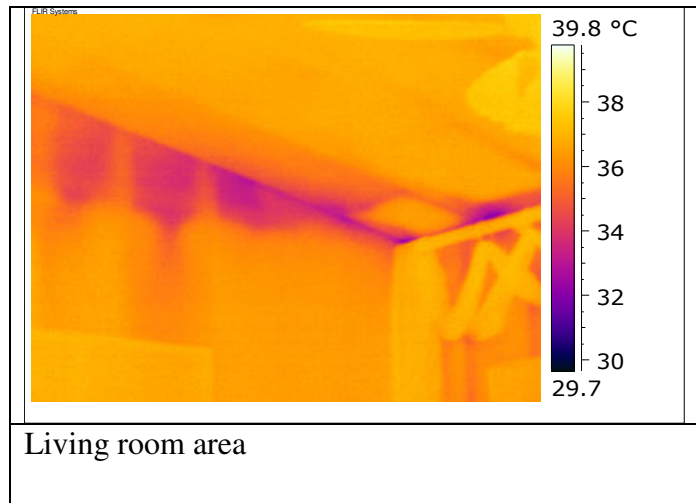

# The X-Ray for your home!

Office –ceiling left hand corner  
Sp1- 34.5C Sp2- 37.4C

Master bedroom –right from the window  
ceiling & wall

**BUILDING DIAGNOSTICS**  
When you need to know what's  
going on inside your house

# The X-Ray for your home!

Master bedroom – left from the entrance to the bathroom ceiling & wall

Living room- sp1 temperature difference 33.7C  
Sp2-37.2 above sliding glass door

**BUILDING DIAGNOSTICS**  
When you need to know what's  
going on inside your house

# The X-Ray for your home!

Living room area

Living room – Wall & ceiling left from the sliding  
glass door Sp1- 33.8C Sp2- 36.9C