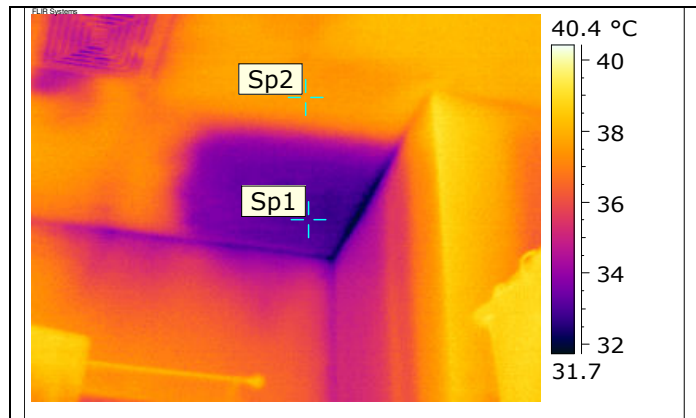

# The X-Ray for your home!

Guest bedroom- Right hand side left wall

Guest bedroom- same room opposite wall

**BUILDING DIAGNOSTICS**  
When you need to know what's  
going on inside your house

# The X-Ray for your home!

**BUILDING DIAGNOSTICS**  
When you need to know what's  
going on inside your house

# The X-Ray for your home!

Guest bathroom- right from the window above the toilet Sp1- 33.0 Sp2 -37.6C

Office – above and right from the window  
Sp1- 36.0C Sp2 – 41.2C

**BUILDING DIAGNOSTICS**  
When you need to know what's  
going on inside your house