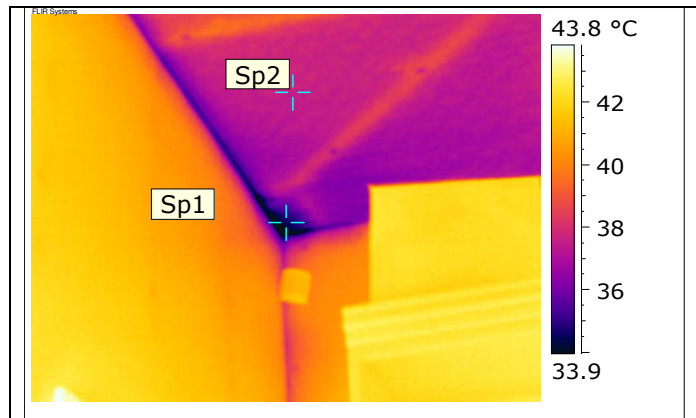

# The X-Ray for your home!

Guest bathroom- right from the window above the toilet Sp1- 33.0 Sp2 -37.6C

Office – above and right from the window  
Sp1- 36.0C Sp2 – 41.2C

**BUILDING DIAGNOSTICS**  
When you need to know what's  
going on inside your house

# The X-Ray for your home!

Office –ceiling left hand corner  
Sp1- 34.5C Sp2- 37.4C

Master bedroom –right from the window  
ceiling & wall

**BUILDING DIAGNOSTICS**  
When you need to know what's  
going on inside your house

# The X-Ray for your home!

Master bedroom – left from the entrance to the bathroom ceiling & wall

Living room- sp1 temperature difference 33.7C  
Sp2-37.2 above sliding glass door

**BUILDING DIAGNOSTICS**  
When you need to know what's  
going on inside your house