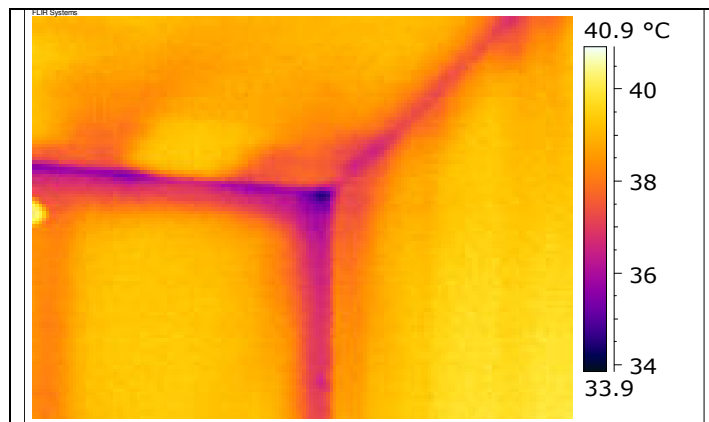

# The X-Ray for your home!

Guest bathroom- right from the window above the toilet Sp1- 33.0 Sp2 -37.6C

Office – above and right from the window  
Sp1- 36.0C Sp2 – 41.2C

**BUILDING DIAGNOSTICS**  
When you need to know what's  
going on inside your house

# The X-Ray for your home!

Office –ceiling left hand corner  
Sp1- 34.5C Sp2- 37.4C

Master bedroom –right from the window  
ceiling & wall

**BUILDING DIAGNOSTICS**  
When you need to know what's  
going on inside your house

# The X-Ray for your home!

Master bedroom – left from the entrance to the bathroom ceiling & wall

Living room- sp1 temperature difference 33.7C  
Sp2-37.2 above sliding glass door

**BUILDING DIAGNOSTICS**  
When you need to know what's  
going on inside your house