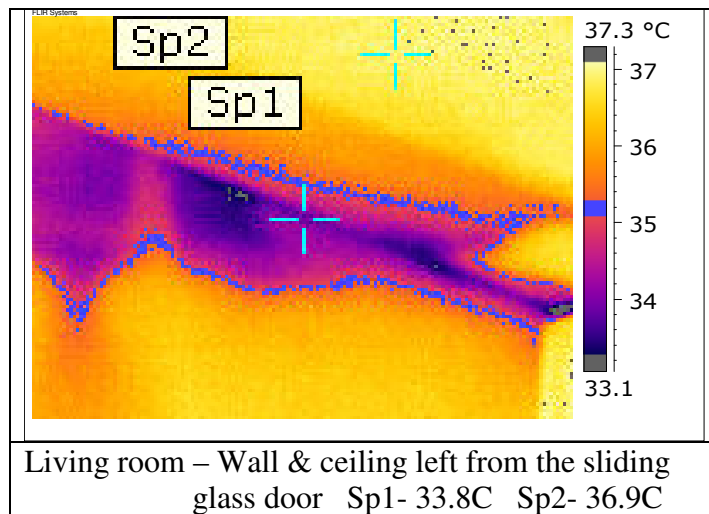

# The X-Ray for your home!

Office –ceiling left hand corner  
Sp1- 34.5C Sp2- 37.4C

Master bedroom –right from the window  
ceiling & wall

**BUILDING DIAGNOSTICS**  
When you need to know what's  
going on inside your house

# The X-Ray for your home!

Master bedroom – left from the entrance to the bathroom ceiling & wall

Living room- sp1 temperature difference 33.7C  
Sp2-37.2 above sliding glass door

**BUILDING DIAGNOSTICS**  
When you need to know what's  
going on inside your house

# The X-Ray for your home!

Living room area

Living room – Wall & ceiling left from the sliding  
glass door Sp1- 33.8C Sp2- 36.9C