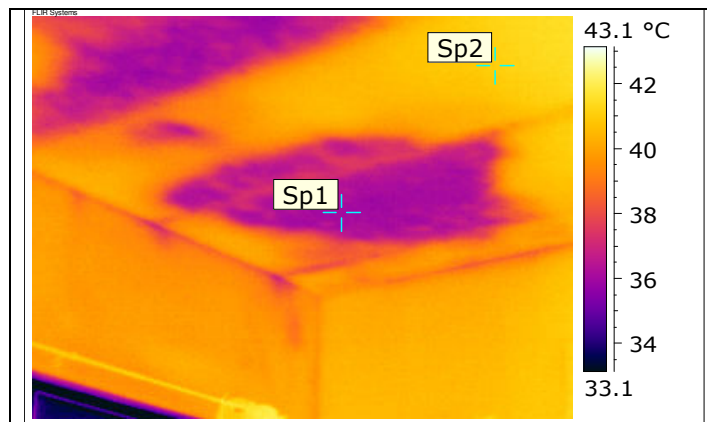

# The X-Ray for your home!

Guest bedroom- Right hand side left wall

Guest bedroom- same room opposite wall

**BUILDING DIAGNOSTICS**  
When you need to know what's  
going on inside your house

# The X-Ray for your home!

**BUILDING DIAGNOSTICS**  
When you need to know what's  
going on inside your house

# The X-Ray for your home!

Guest bathroom- right from the window above the toilet Sp1- 33.0 Sp2 -37.6C

Office – above and right from the window  
Sp1- 36.0C Sp2 – 41.2C

**BUILDING DIAGNOSTICS**  
When you need to know what's  
going on inside your house

# The X-Ray for your home!

Office –ceiling left hand corner  
Sp1- 34.5C Sp2- 37.4C

Master bedroom –right from the window  
ceiling & wall

**BUILDING DIAGNOSTICS**  
When you need to know what's  
going on inside your house