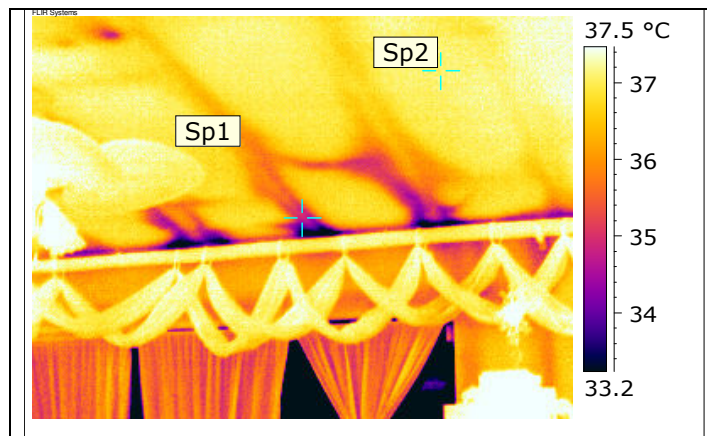

# The X-Ray for your home!

Office –ceiling left hand corner  
Sp1- 34.5C Sp2- 37.4C

Master bedroom –right from the window  
ceiling & wall

**BUILDING DIAGNOSTICS**  
When you need to know what's  
going on inside your house

# The X-Ray for your home!

Master bedroom – left from the entrance to the bathroom ceiling & wall

Living room- sp1 temperature difference 33.7C  
Sp2-37.2 above sliding glass door

**BUILDING DIAGNOSTICS**  
When you need to know what's  
going on inside your house