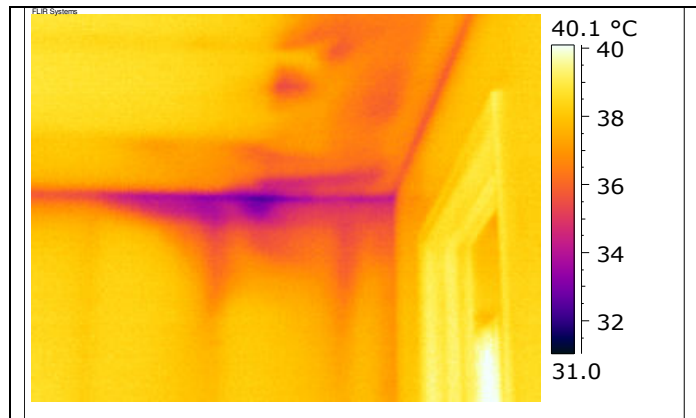

# The X-Ray for your home!

Guest bathroom- right from the window above the toilet Sp1- 33.0 Sp2 -37.6C

Office – above and right from the window  
Sp1- 36.0C Sp2 – 41.2C

**BUILDING DIAGNOSTICS**  
When you need to know what's  
going on inside your house

# The X-Ray for your home!

Office –ceiling left hand corner  
Sp1- 34.5C Sp2- 37.4C

Master bedroom –right from the window  
ceiling & wall

**BUILDING DIAGNOSTICS**  
When you need to know what's  
going on inside your house

# The X-Ray for your home!

Master bedroom – left from the entrance to the bathroom ceiling & wall

Living room- sp1 temperature difference 33.7C  
Sp2-37.2 above sliding glass door

**BUILDING DIAGNOSTICS**  
When you need to know what's  
going on inside your house

# The X-Ray for your home!

Living room area

Living room – Wall & ceiling left from the sliding  
glass door Sp1- 33.8C Sp2- 36.9C